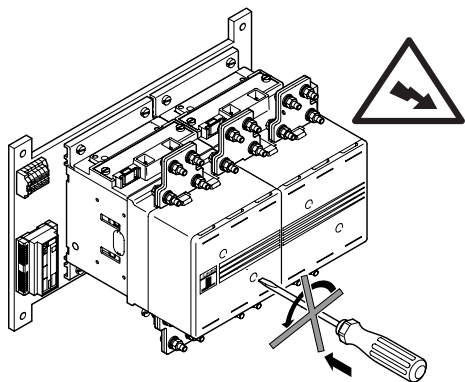

I prodotti descritti in questo documento sono suscettibili in qualsiasi momento di evoluzioni o di modifiche. Le descrizioni dati a catalogo non possono pertanto avere nessun valore contrattuale. Si ricorda altresì che i prodotti stessi devono essere utilizzati da personale qualificato e comunque nel rispetto delle vigenti normative impiantistiche di installazione e ciò allo scopo di evitare danni a persone e cose.

Products illustrated herein are subject to alterations and changes without prior notice. Technical data and descriptions in the catalogue are accurate to the best of our knowledge, but no liabilities for errors, omissions or contingencies arising therefrom are accepted. Furthermore, no danger of hazard to health and safety will be caused when products are handled/used by trained/skilled persons, in normal or prescribed applications.

Die in diesem Katalog gezeigten Produkte können jederzeit ohne Vorankündigung geändert werden. Technische Daten und Beschreibungen sind richtig und wurden nach bestem Wissen und Gewissen erstellt. Falls sich jedoch irgend welche Fehler eingeschlichen haben sollten, können hierfür keine Haftungansprüche übernommen werden.

Los productos indicados en este catálogo pueden ser cambiados en cualquier momento por cambios o modificaciones. Por lo tanto las descripciones y los datos del catálogo no pueden tener valor contractual. Así mismo se recuerda que los productos deben ser utilizados por personal capacitado y en cumplimiento con las normas vigentes para las instalaciones eléctricas; todo esto para evitar daños a personas y cosas.