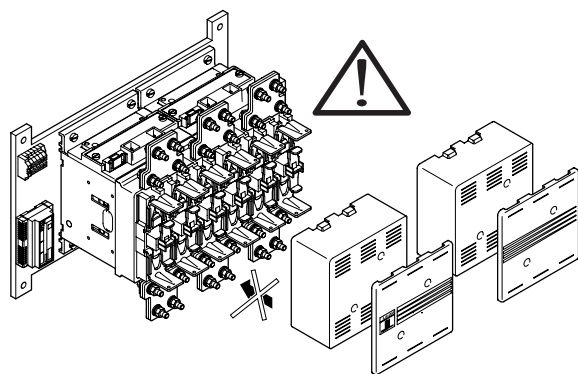

I prodotti descritti in questo documento sono suscettibili in qualsiasi momento di evoluzioni o di modifiche. Le descrizioni dati a catalogo non possono pertanto avere nessun valore contrattuale. Si ricorda altresì che i prodotti stessi devono essere utilizzati da personale qualificato e comunque nel rispetto delle vigenti normative impiantistiche di installazione e ciò allo scopo di evitare danni a persone e cose.

Products illustrated herein are subject to alterations and changes without prior notice. Technical data and descriptions in the catalogue are accurate to the best of our knowledge, but no liabilities for errors, omissions or contingencies arising therefrom are accepted. Furthermore, no danger of hazard to health and safety will be caused when products are handled/used by trained/skilled persons, in normal or prescribed applications.

Die in diesem Katalog gezeigten Produkte können jederzeit ohne Vorankündigung geändert werden. Technische Daten und Beschreibungen sind richtig und wurden nach bestem Wissen und Gewissen erstellt. Falls sich jedoch irgend welche Fehler eingeschlichen haben sollten, können hierfür keine Haftungansprüche übernommen werden.

Los productos indicados en este catálogo pueden ser cambiados en cualquier momento por cambios o modificaciones. Por lo tanto las descripciones y los datos del catálogo no pueden tener valor contractual. Así mismo se recuerda que los productos deben ser utilizados por personal capacitado y en cumplimiento con las normas vigentes para las instalaciones eléctricas; todo esto para evitar daños a personas y cosas.