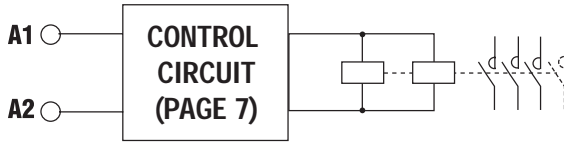

- ① CONTATTORI B1250 - B1600
- ② B1250 - B1600 CONTACTORS
- ③ SCHÜTZE B1250 - B1600
- ④ CONTACTORES B1250 - B1600

	AC1 40°C A	55°C A	70°C A	 mm ²	AC1 220/230V kW	380/400V kW	415V kW	440V kW	500V kW	660/690V kW	1000V kW
B1250	1250	1050	880	2∕180x5	480	830	900	950	1100	1450	2000
B1600	1600	1360	1120	2∕100x5	550	950	1000	1050	1200	1650	2500

	B1250 - B1600		
	400VA		
$U_s (0,8\div 1,1)$ $V = (50/60 \text{ Hz})$			
220-240 380-415	800 800	36 36	1 1

B1250
B1600

	A	B	F
B1250-B1600	500	320	M10
B1250 4-B1600 4	630	320	M10

	D
11 G356/5	390=425
11 G356/6	470=500