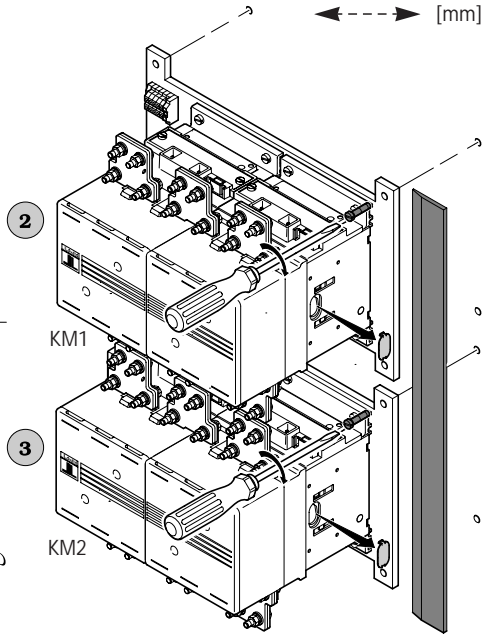

A	B	F
B1250-B1600	500	320	M10
B1250 4-B1600 4	630	320	M10