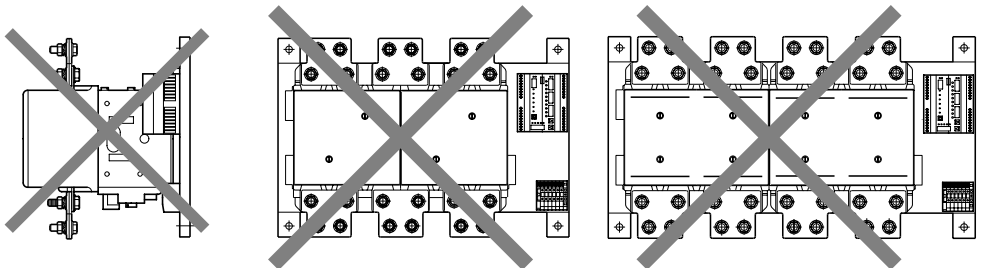

B1250 - B1600		
	400VA		
$U_s (0,8\div 1,1)$ $V = (50/60 \text{ Hz})$			
220-240 380-415	800 800	36 36	1 1