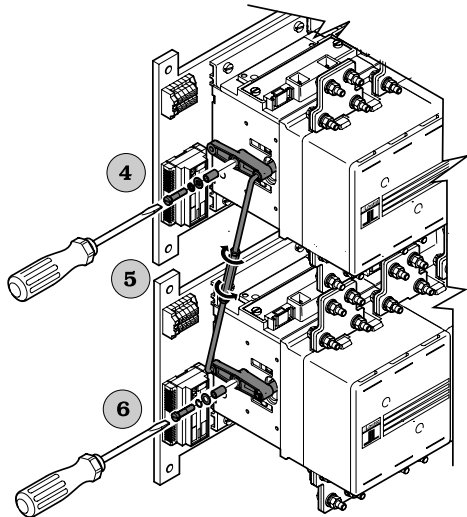

D
11 G356/5	390=425
11 G356/6	470=500