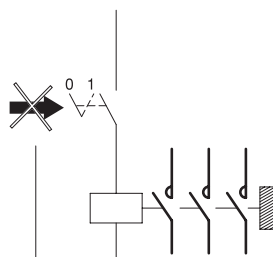

I prodotti descritti in questo documento sono suscettibili in qualsiasi momento di evoluzioni o di modifiche. Le descrizioni dati a catalogo non possono pertanto avere nessun valore contrattuale. Si ricorda altresì che i prodotti stessi devono essere utilizzati da personale qualificato e comunque nel rispetto delle vigenti normative impiantistiche di installazione e ciò allo scopo di evitare danni a persone e cose.

Products illustrated herein are subject to alterations and changes without prior notice. Technical data and descriptions in the catalogue are accurate to the best of our knowledge, but no liabilities for errors, omissions or contingencies arising therefrom are accepted. Furthermore, no danger of hazard to health and safety will be caused when products are handled/used by trained/skilled persons, in normal or prescribed applications.

Die in diesem Katalog gezeigten Produkte können jederzeit ohne Vorankündigung geändert werden. Technische Daten und Beschreibungen sind richtig und wurden nach bestem Wissen und Gewissen erstellt. Falls sich jedoch irgend welche Fehler eingeschlichen haben sollten, können hierfür keine Haftungansprüche übernommen werden.

Los productos indicados en este catálogo pueden ser cambiados en cualquier momento por cambios o modificaciones. Por lo tanto las descripciones y los datos del catálogo no pueden tener valor contractual. Así mismo se recuerda que los productos deben ser utilizados por personal capacitado y en cumplimiento con las normas vigentes para las instalaciones eléctricas; todo esto para evitar daños a personas y cosas.