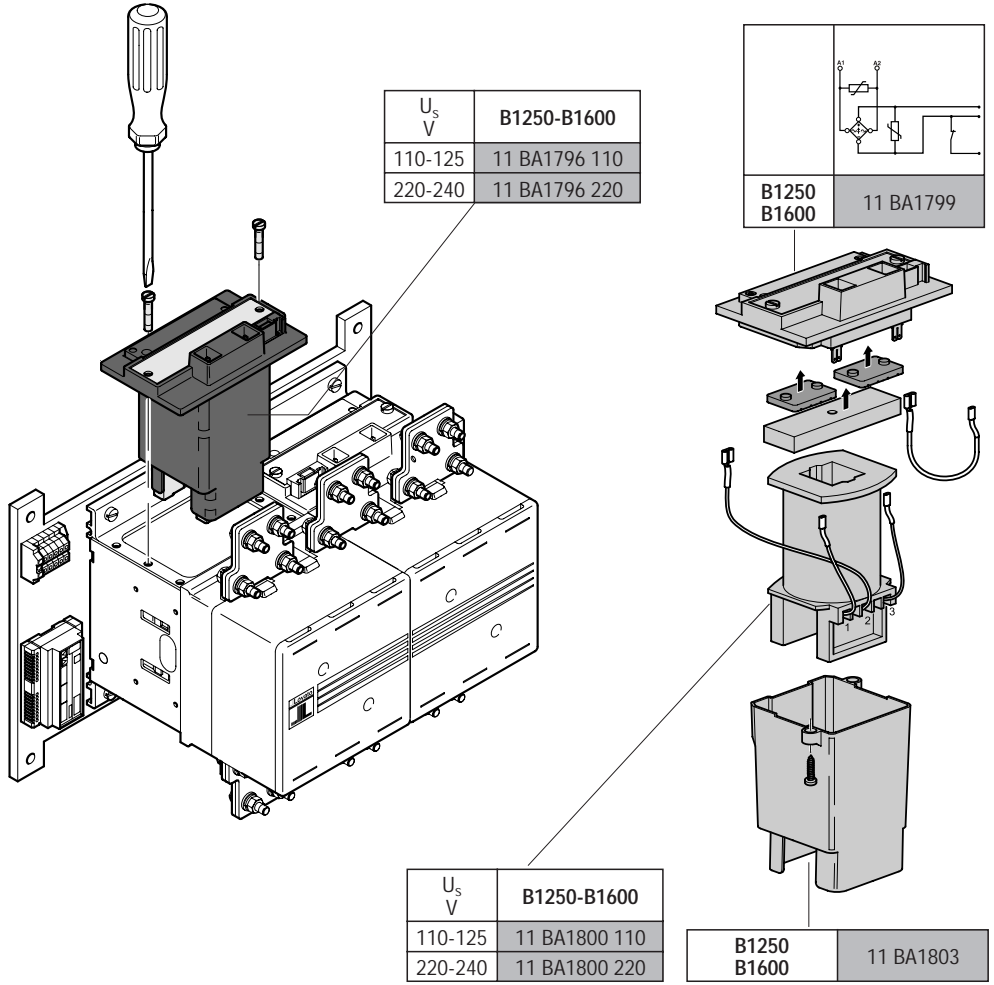

B1250 - B1600