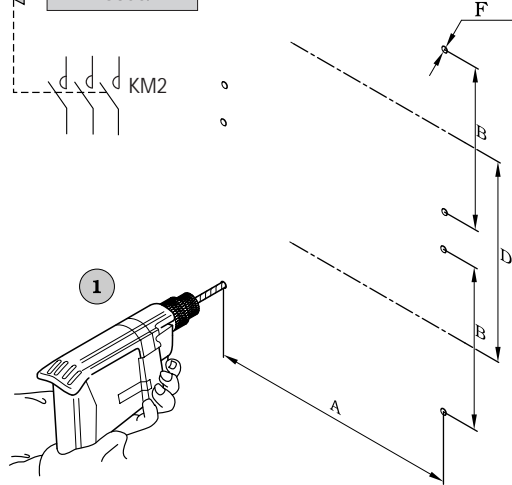

A	B	F
B1250-B1600	500	320	M10
B1250 4-B1600 4	630	320	M10