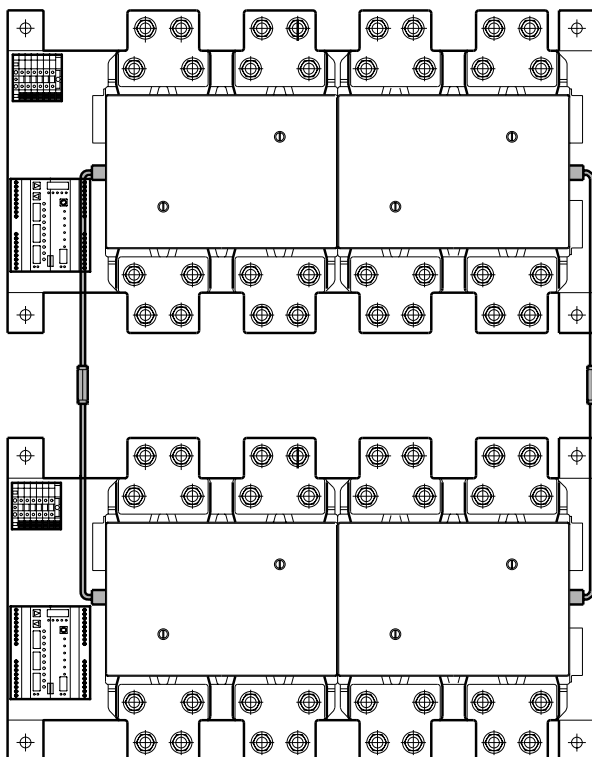

	B1250 - B1600		
	400VA		
$U_s (0,8\div 1,1)$ $V = (50/60 \text{ Hz})$			
220-240 380-415	800 800	36 36	1 1

B1250
B1600

	A	B	F
B1250-B1600	500	320	M10
B1250 4-B1600 4	630	320	M10

	D
11 G356/5	390=425
11 G356/6	470=500