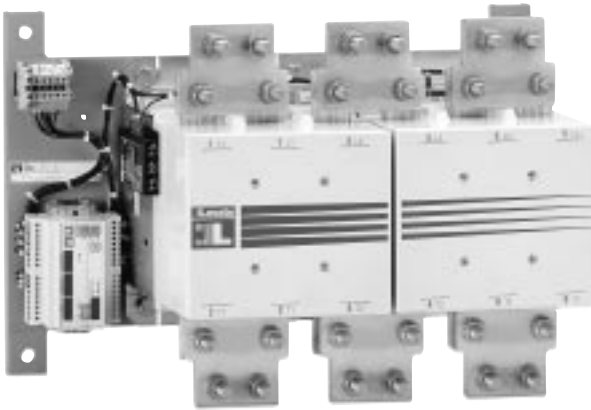

- ① CONTATTORI B1250 - B1600
- ② B1250 - B1600 CONTACTORS
- ③ SCHÜTZE B1250 - B1600
- ④ CONTACTORES B1250 - B1600

	AC1 40°C A	55°C A	70°C A	 mm ²	AC1 220/230V kW	380/400V kW	415V kW	440V kW	500V kW	660/690V kW	1000V kW
B1250	1250	1050	880	2∕180x5	480	830	900	950	1100	1450	2000
B1600	1600	1360	1120	2∕100x5	550	950	1000	1050	1200	1650	2500

	B1250 - B1600		
	400VA		
$U_s (0,8\div 1,1)$ $V = (50/60 \text{ Hz})$			
220-240 380-415	800 800	36 36	1 1

B1250
B1600

	A	B	F
B1250-B1600	500	320	M10
B1250 4-B1600 4	630	320	M10

	D
11 G356/5	390=425
11 G356/6	470=500