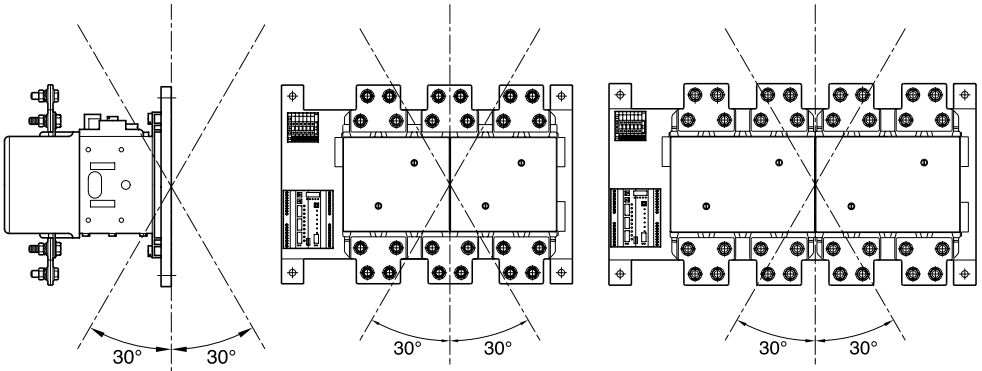

- ① CONTATTORI B1250 - B1600
- ② B1250 - B1600 CONTACTORS
- ③ SCHÜTZE B1250 - B1600
- ④ CONTACTORES B1250 - B1600

	AC1 40°C A	55°C A	70°C A	 mm ²	AC1 220/230V kW	380/400V kW	415V kW	440V kW	500V kW	660/690V kW	1000V kW
B1250	1250	1050	880	2∕180x5	480	830	900	950	1100	1450	2000
B1600	1600	1360	1120	2∕100x5	550	950	1000	1050	1200	1650	2500

	B1250 - B1600		
	400VA		
$U_s (0,8\div 1,1)$ $V = (50/60 \text{ Hz})$			
220-240 380-415	800 800	36 36	1 1

B1250
B1600

	A	B	F
B1250-B1600	500	320	M10
B1250 4-B1600 4	630	320	M10

	D
11 G356/5	390=425
11 G356/6	470=500