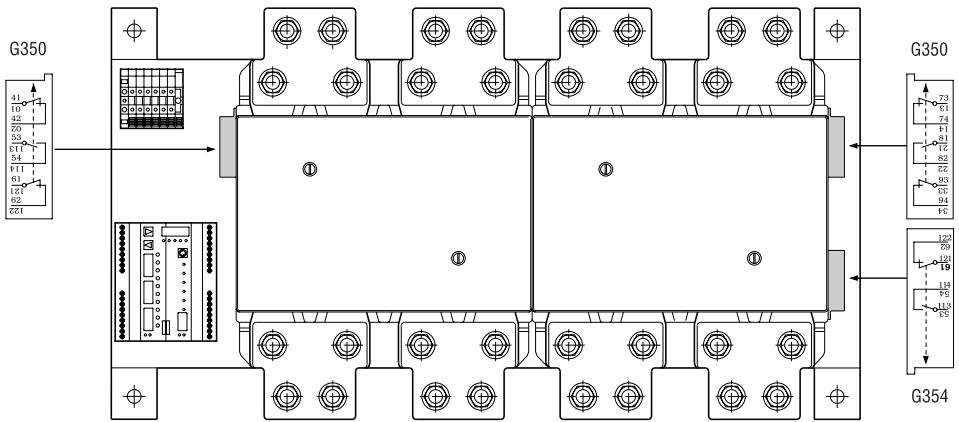

- ① CONTATTORI B1250 - B1600
- ② B1250 - B1600 CONTACTORS
- ③ SCHÜTZE B1250 - B1600
- ④ CONTACTORES B1250 - B1600

	AC1 40°C A	55°C A	70°C A	 mm ²	AC1 220/230V kW	380/400V kW	415V kW	440V kW	500V kW	660/690V kW	1000V kW
B1250	1250	1050	880	2∕180x5	480	830	900	950	1100	1450	2000
B1600	1600	1360	1120	2∕100x5	550	950	1000	1050	1200	1650	2500

	B1250 - B1600		
	400VA		
$U_s (0,8\div 1,1)$ $V = (50/60 \text{ Hz})$			
220-240 380-415	800 800	36 36	1 1

B1250
B1600

	A	B	F
B1250-B1600	500	320	M10
B1250 4-B1600 4	630	320	M10

	D
11 G356/5	390=425
11 G356/6	470=500