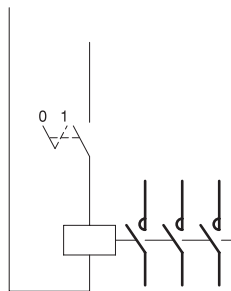

I prodotti descritti in questo documento sono suscettibili in qualsiasi momento di evoluzioni o di modifiche. Le descrizioni dati a catalogo non possono pertanto avere nessun valore contrattuale. Si ricorda altresì che i prodotti stessi devono essere utilizzati da personale qualificato e comunque nel rispetto delle vigenti normative impiantistiche di installazione e ciò allo scopo di evitare danni a persone e cose.

Products illustrated herein are subject to alterations and changes without prior notice. Technical data and descriptions in the catalogue are accurate to the best of our knowledge, but no liabilities for errors, omissions or contingencies arising therefrom are accepted. Furthermore, no danger of hazard to health and safety will be caused when products are handled/used by trained/skilled persons, in normal or prescribed applications.

Die in diesem Katalog gezeigten Produkte können jederzeit ohne Vorankündigung geändert werden. Technische Daten und Beschreibungen sind richtig und wurden nach bestem Wissen und Gewissen erstellt. Falls sich jedoch irgend welche Fehler eingeschlichen haben sollten, können hierfür keine Haftungansprüche übernommen werden.

Los productos indicados en este catálogo pueden ser cambiados en cualquier momento por cambios o modificaciones. Por lo tanto las descripciones y los datos del catálogo no pueden tener valor contractual. Así mismo se recuerda que los productos deben ser utilizados por personal capacitado y en cumplimiento con las normas vigentes para las instalaciones eléctricas; todo esto para evitar daños a personas y cosas.