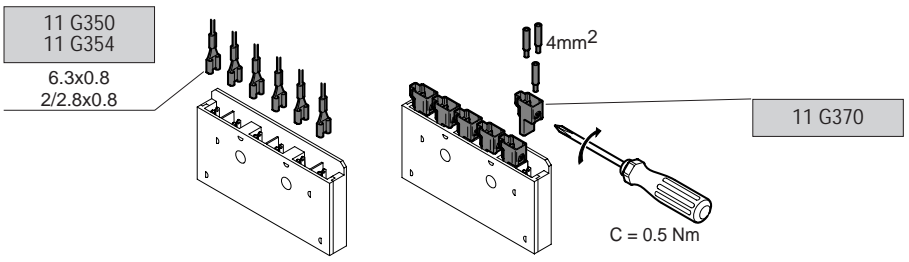

- ① CONTATTORI B1250 - B1600
- ② B1250 - B1600 CONTACTORS
- ③ SCHÜTZE B1250 - B1600
- ④ CONTACTORES B1250 - B1600

	AC1 40°C A	55°C A	70°C A	 mm ²	AC1 220/230V kW	380/400V kW	415V kW	440V kW	500V kW	660/690V kW	1000V kW
B1250	1250	1050	880	2∕180x5	480	830	900	950	1100	1450	2000
B1600	1600	1360	1120	2∕100x5	550	950	1000	1050	1200	1650	2500

	B1250 - B1600		
	400VA		
$U_s (0,8\div 1,1)$ $V = (50/60 \text{ Hz})$			
220-240 380-415	800 800	36 36	1 1

B1250
B1600

	A	B	F
B1250-B1600	500	320	M10
B1250 4-B1600 4	630	320	M10

	D
11 G356/5	390=425
11 G356/6	470=500