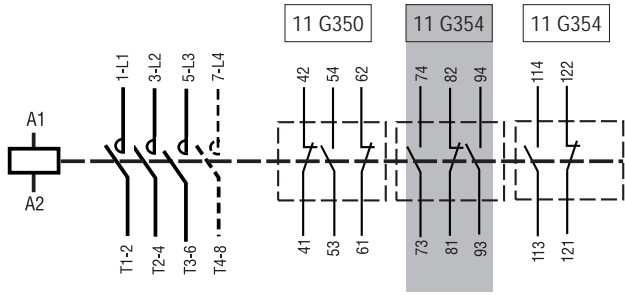

- ① CONTATTORI B1250 - B1600
- ② B1250 - B1600 CONTACTORS
- ③ SCHÜTZE B1250 - B1600
- ④ CONTACTORES B1250 - B1600

	AC1 40°C A	55°C A	70°C A	 mm ²	AC1 220/230V kW	380/400V kW	415V kW	440V kW	500V kW	660/690V kW	1000V kW
B1250	1250	1050	880	2∕180x5	480	830	900	950	1100	1450	2000
B1600	1600	1360	1120	2∕100x5	550	950	1000	1050	1200	1650	2500

	B1250 - B1600		
	400VA		
$U_s (0,8\div 1,1)$ $V = (50/60 \text{ Hz})$			
220-240 380-415	800 800	36 36	1 1

B1250
B1600

	A	B	F
B1250-B1600	500	320	M10
B1250 4-B1600 4	630	320	M10

	D
11 G356/5	390=425
11 G356/6	470=500