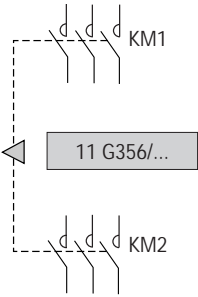

- ① CONTATTORI B1250 - B1600
- ② B1250 - B1600 CONTACTORS
- ③ SCHÜTZE B1250 - B1600
- ④ CONTACTORES B1250 - B1600

	AC1 40°C A	55°C A	70°C A	 mm ²	AC1 220/230V kW	380/400V kW	415V kW	440V kW	500V kW	660/690V kW	1000V kW
B1250	1250	1050	880	2∕180x5	480	830	900	950	1100	1450	2000
B1600	1600	1360	1120	2∕100x5	550	950	1000	1050	1200	1650	2500

	B1250 - B1600		
	400VA		
$U_s (0,8\div 1,1)$ $V = (50/60 \text{ Hz})$			
220-240 380-415	800 800	36 36	1 1

B1250
B1600

	A	B	F
B1250-B1600	500	320	M10
B1250 4-B1600 4	630	320	M10

	D
11 G356/5	390=425
11 G356/6	470=500