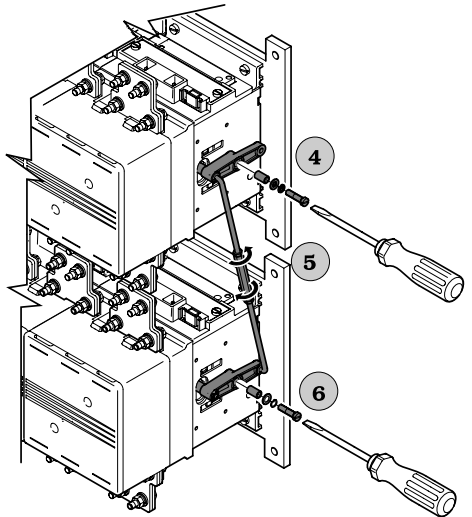

D
11 G356/5	390=425
11 G356/6	470=500