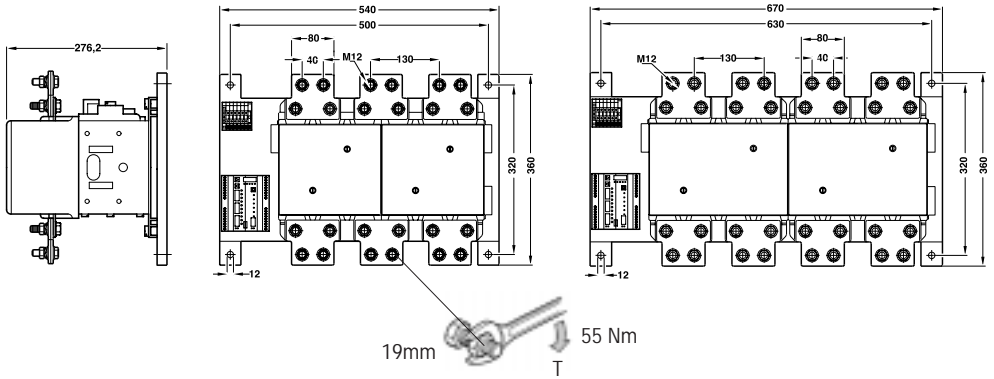

B1250 - B1600